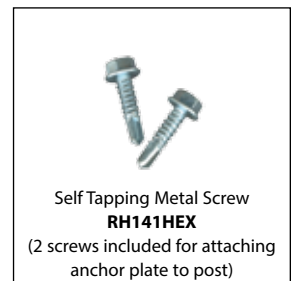

OXFORD PACKAGE - O40100

Double-Sided Sign Blades
OSI41001JHWH - 30" x 11"
White High Intensity Sheeting
(2 sign blades included in package)
Choose Standard Color Scheme

◆ For use on low volume roads with Speed Limits 25 MPH or less