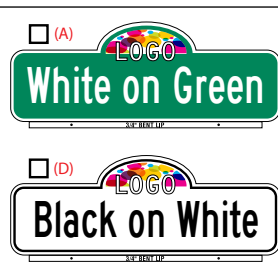

OXFORD PACKAGE - O40100

Double-Sided Sign Blades
OSI41001JHWH - 30" x 11"
White High Intensity Sheeting
(2 sign blades included in package)
Choose Standard Color Scheme

◆ For use on low volume roads with Speed Limits 25 MPH or less