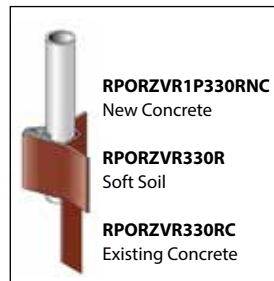

# OXFORD PACKAGE - O41700

**Installation Tools**  
*SOLD Separately*

**Parking Signs**

All Parking signs represented here are made with High Intensity Prismatic Reflective sheeting which conveys a 10 year warranty and meets the US DOTs 2009 stringent standards with regard to reflectivity and minimum size of signs.