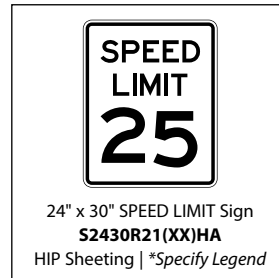

TUPELO PACKAGE - O60650

Installation Tools
SOLD Separately

RHBSKT100
Allen Wrench Tool
For Set Screws

Speed Limit & Guidance Signs

All Speed Limit and Guidance signs represented here are made with High Intensity Prismatic Reflective sheeting which conveys a 10 year warranty and meets the US DOTs 2009 stringent standards with regard to reflectivity and minimum size of signs.