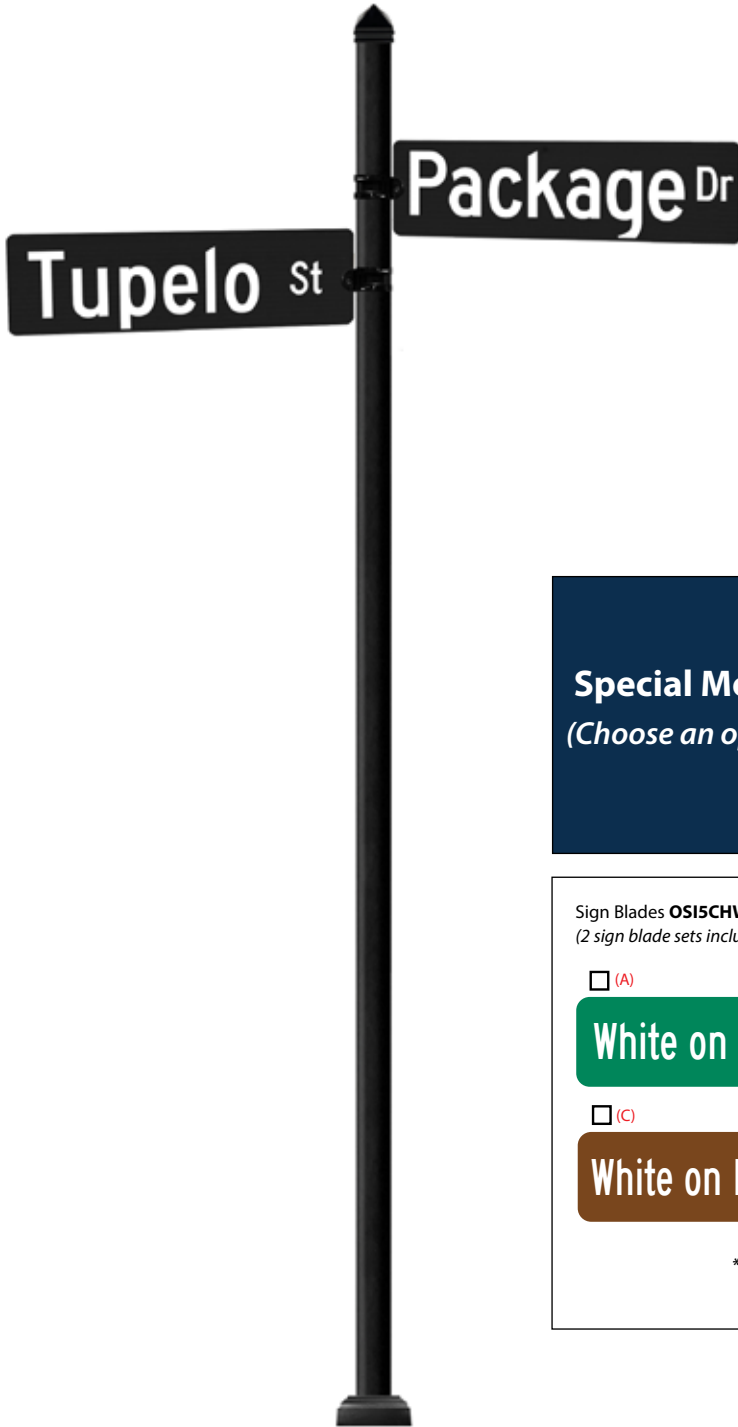

TUPELO PACKAGE - O61250

Special Mount
(Choose an option)

Sign Blades **OS15CHWH(X)** - 9" x 30" | Double-Sided | White HIP | .125" thick aluminum*
(2 sign blade sets included in package) **Choose Standard Color Scheme (X)**

(A) **White on Green** (B) **White on Blue**

(C) **White on Brown** (D) **Black on White** (E) **White on Black**

**Note: Tupelo Packages utilize .125" aluminum street name signs.
The extra thickness keeps long blades sturdy even in high winds.*