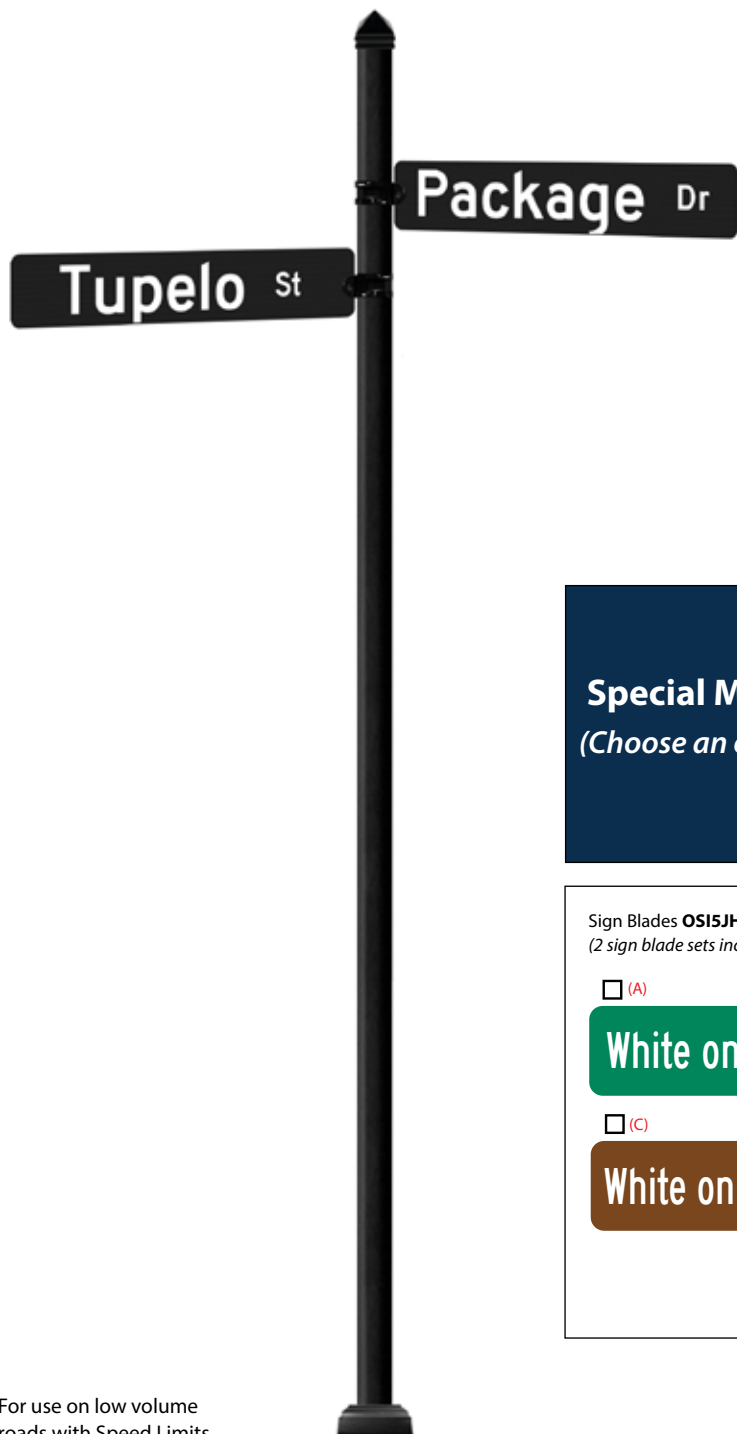

(Special Mount) 4-Way Intersection with (2) 6" x 30" Blades

# TUPELO PACKAGE - O61200

**Special Mount**  
(Choose an option)

Sign Blades **OS15JHWH(X)** - 6" x 30" | Double-Sided | White HIP | .125" thick aluminum\*  
(2 sign blade sets included in package) **Choose Standard Color Scheme (X)**

(A)

White on Green

(B)

White on Blue

(C)

White on Brown

(D)

Black on White

(E)

White on Black

\*Note: Tupelo Packages utilize .125" aluminum street name signs.  
The extra thickness keeps long blades sturdy even in high winds.

◆ For use on low volume roads with Speed Limits 25 MPH or less