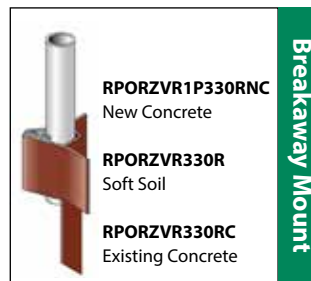

(Special Mount) 4-Way Intersection with (2) 30" Blades & Stop Sign

# NATCHEZ PACKAGE - O21100

**Special Mount**  
(Choose an option)

Sign Blades **M2AH(X)D0630SBM42N** 6" x 30" | Double-Sided | White HIP  
(2 sign blades included in package)  
Choose Standard Color Scheme (X)

(A) **White on Green**

(B) **White on Blue**

(C) **White on Brown**

(D) **Black on White**

(E) **White on Black**

◆ For use on low volume roads with Speed Limits 25 MPH or less

**Installation Tools**  
*SOLD Separately*