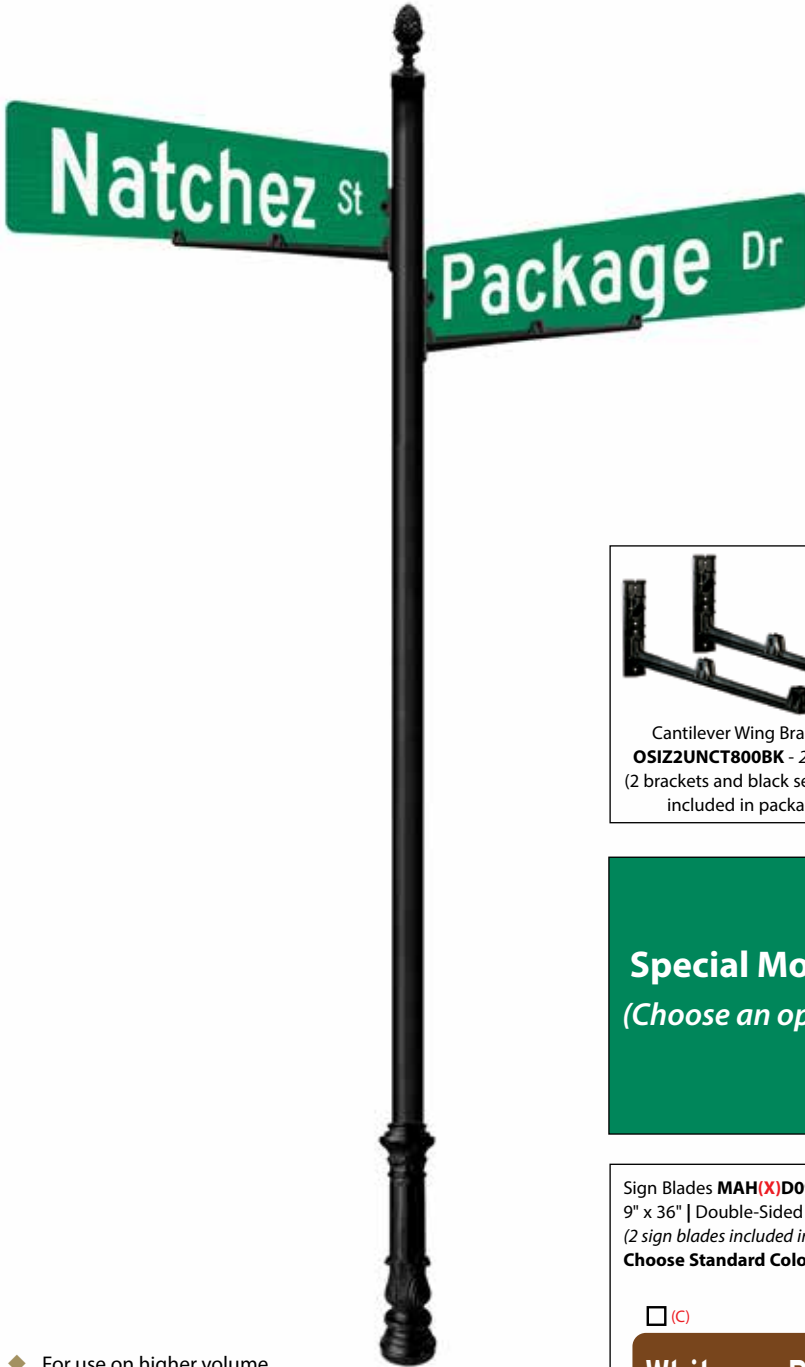

(Special Mount) 4-Way Intersection with (2) 36" Blades

NATCHEZ PACKAGE - O21250

Special Mount
(Choose an option)

Sign Blades **MAH(X)D0936SBM63N**
9" x 36" | Double-Sided | White HIP
(2 sign blades included in package)
Choose Standard Color Scheme (X)

(A) **White on Green**

(B) **White on Blue**

(C) **White on Brown**

(D) **Black on White**

(E) **White on Black**

◆ For use on higher volume, conventional roads with Speed Limits over 25 MPH

Installation Tools
SOLD Separately