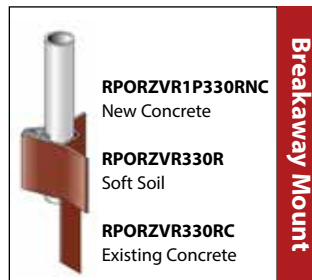

VICKSBURG PACKAGE - O31650

Installation Tools
SOLD Separately

Speed Limit & Guidance Signs

All Speed Limit and Guidance signs represented here are made with High Intensity Prismatic Reflective sheeting which conveys a 10 year warranty and meets the US DOTs 2009 stringent standards with regard to reflectivity and minimum size of signs.

S2430R2105HA

S2430R2110HA

S2430R2115HA

S2430R2120HA

S2430R2125HA

S2430R2130HA

S2430R2135HA

S2430R2140HA