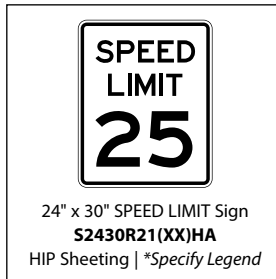

VICKSBURG PACKAGE - O31650

Installation Tools
SOLD Separately

Speed Limit & Guidance Signs

All Speed Limit and Guidance signs represented here are made with High Intensity Prismatic Reflective sheeting which conveys a 10 year warranty and meets the US DOTs 2009 stringent standards with regard to reflectivity and minimum size of signs.