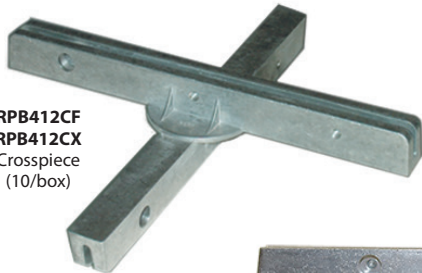

Got BIG Signs?

Then you need Jumbo Brackets.

Jumbo 12" Street Name Brackets

RPB412UFOL90
RPB412UXOL90
90° U-Channel Cap
U-Channel (30/box)

RPB412UFNU180
RPB412UXNU180
180° U-Channel Cap
U-Channel (30/box)

RPB412CF
RPB412CX
Crosspiece
(10/box)

RPB412SQF
RPB412SQX
2" Square Post Cap
(30/box)

RPB412SQF134
RPB412SQX134
1 3/4" Square Post Cap
(30/box)

RPB412RF
RPB412RX
Round Post Cap
2 3/8" OD (25/box)

- ✓ *Manufacturer Direct*
- ✓ *Competitively Priced*
- ✓ *Huge Inventory*
- ✓ *Great Lead Times*

12" Jumbo Brackets support the larger street signs created by the implementation of 6" copy on street name signs.

Choose "F" Part Numbers for flat street name blades or "X" for extruded street name blades.