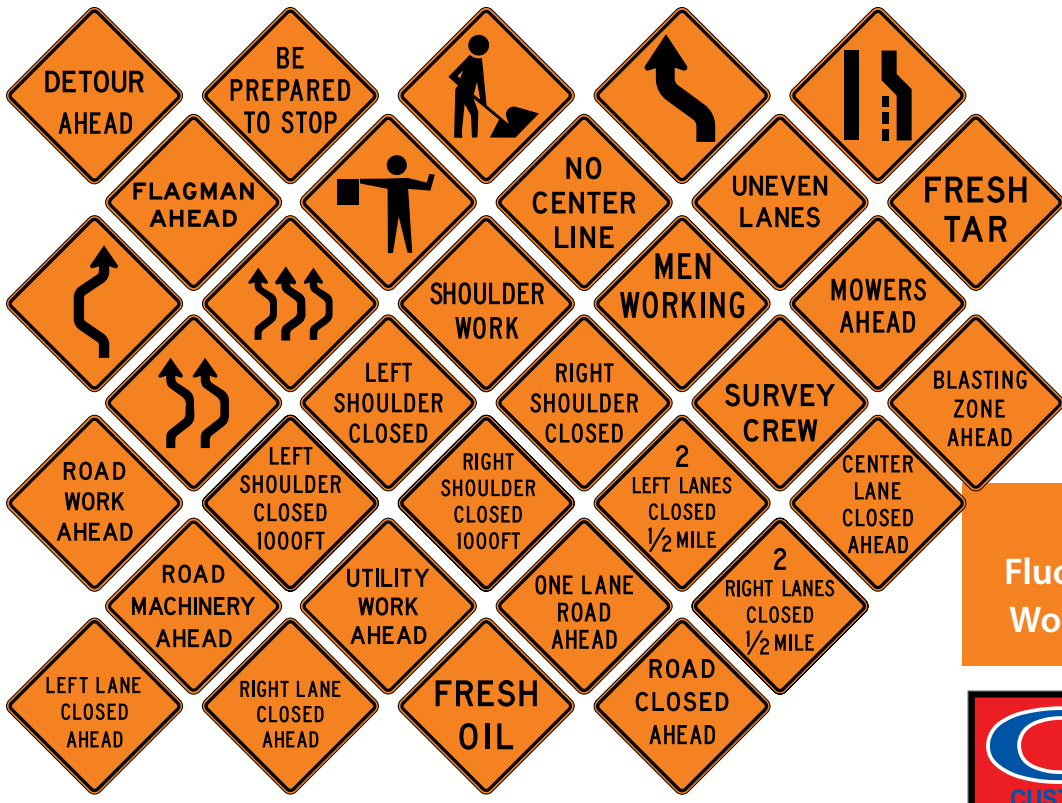

Passing Savings
on to you
even when
it's a
Rush to
Deliver!

48" Construction Work Zone Signs

- ✓ *Competitively Priced*
- ✓ *Huge Inventory*
- ✓ *Great Lead Times*

Non-stock orders available in 1-week or less!

Sizes Available:
 48" x 48", 36" x 36", 30" x 30",
 48" x 24", 60" x 24", and more.

The Largest Inventory of Fluorescent Orange Construction Work Zone Signs in the Industry!

VOICE: 1-800-367-1492 • FAX: 1-800-206-3444
sales@cpcsigns.com • www.cpcsigns.com

JACKSON, MISSISSIPPI